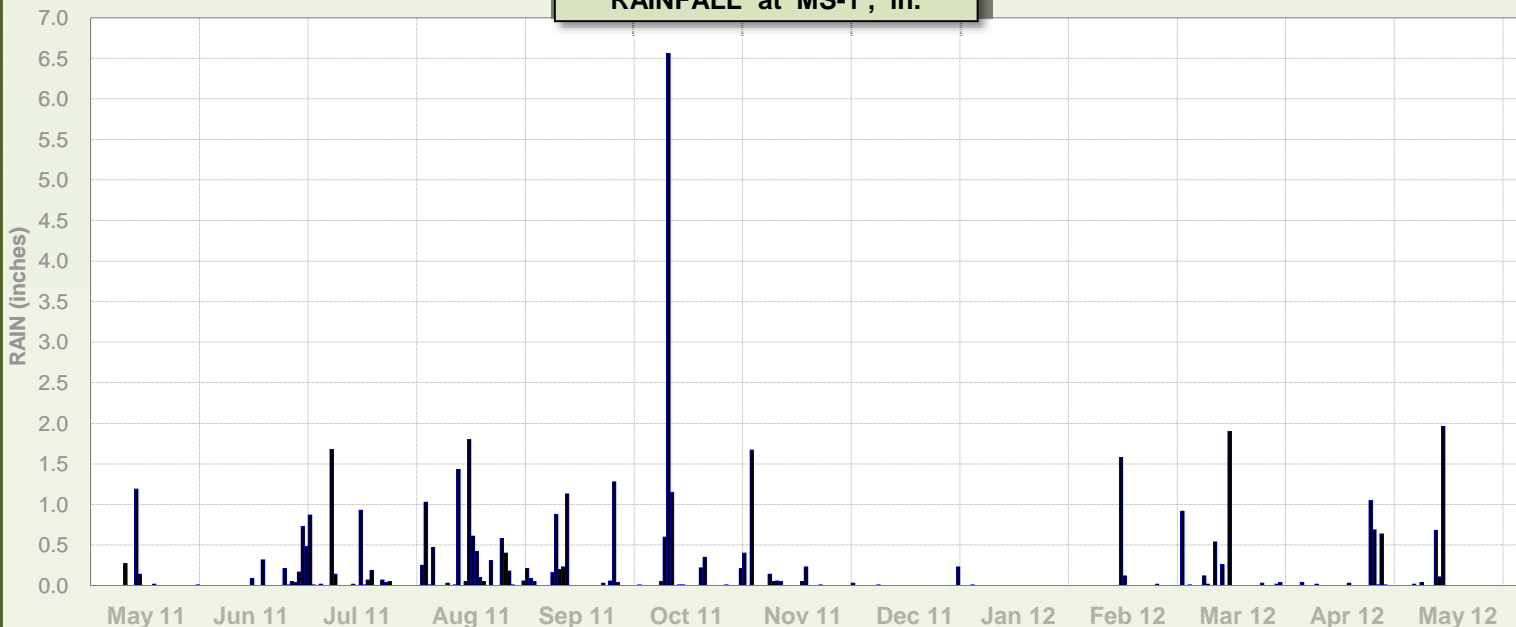

C-1 CANAL STAGES at MS-1

Stage, NGVD29

RAINFALL at MS-1, in.

TOTAL MS-1 DISCHARGE, c.f.s.