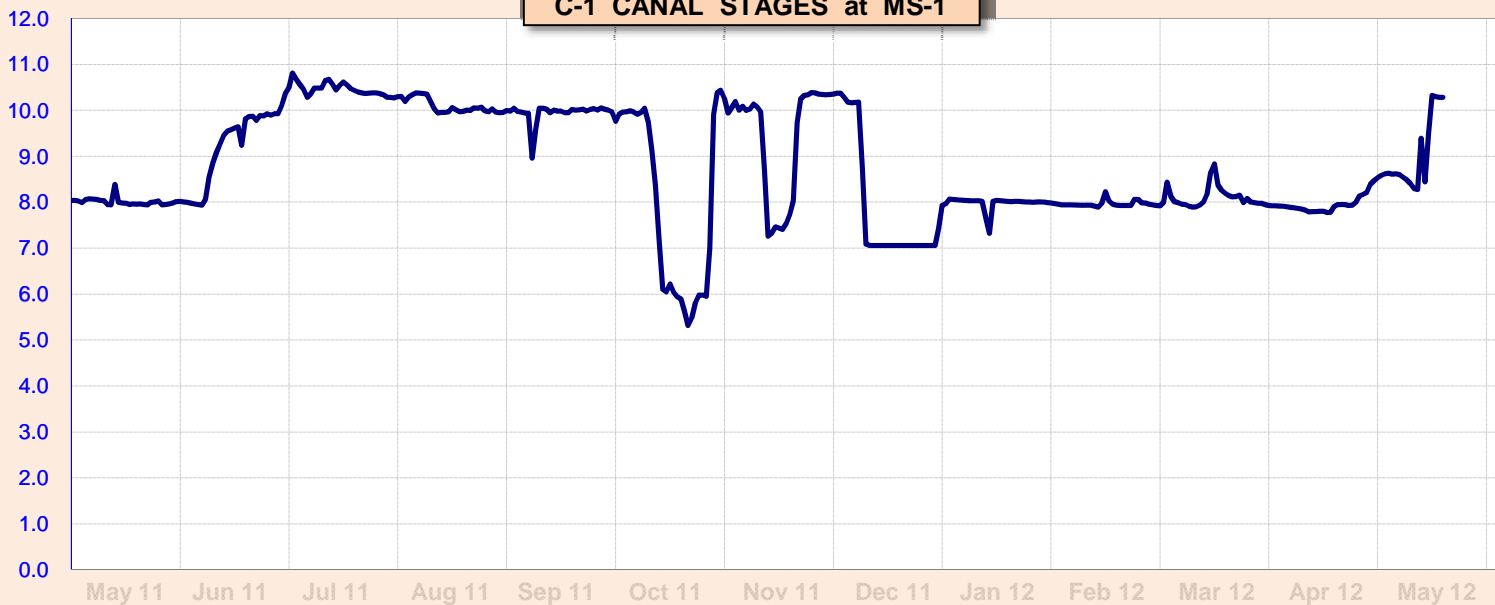

C-1 CANAL STAGES at MS-1

Stage, NGVD29

RAINFALL at MS-1, in.

TOTAL MS-1 DISCHARGE, c.f.s.